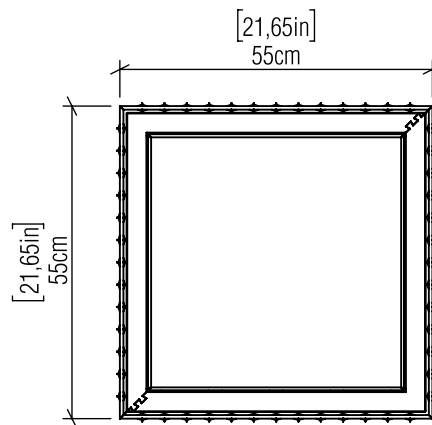

5028CLED [LED]

Name: Crystals Accord Ceiling Mounted 5028 LED
Collection: Crystal
Application: Ceiling
Construction: Natural Wood Venner, MDF and Acrylic

Specifications

Light Source:	Integrated LED Module
Driver Location	Inside the luminaire
Color Temperature:	3000K, 3500K and 4000K
Dimming Option:	0-10V, ELV/TRIAC
CRI:	90
Delivered Lumens:	2200lm
Total Power:	32W
Input Voltage:	120V - 277V
Input Frequency:	60 Hz
Canopy Dimension	N/A
Height Adjustment Limit:	N/A
Weight:	N/A

Fixture Image

Technical Drawing

Photometric Graph

Standards