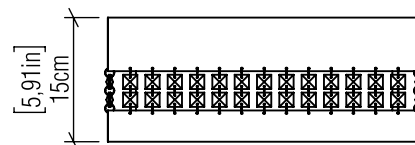

5028CLED [LED]

Name: Crystals Accord Ceiling Mounted 5028 LED
Collection: Crystal
Application: Ceiling
Construction: Natural Wood Venner, MDF and Acrylic

Specifications

Light Source:	Integrated LED Module
Driver Location	Inside the luminaire
Color Temperature:	3000K, 3500K and 4000K
Dimming Option:	0-10V, ELV/TRIAC
CRI:	90
Delivered Lumens:	2200lm
Total Power:	32W
Input Voltage:	120V - 277V
Input Frequency:	60 Hz
Canopy Dimension	N/A
Height Adjustment Limit:	N/A
Weight:	N/A

Fixture Image

Technical Drawing

Photometric Graph

Standards