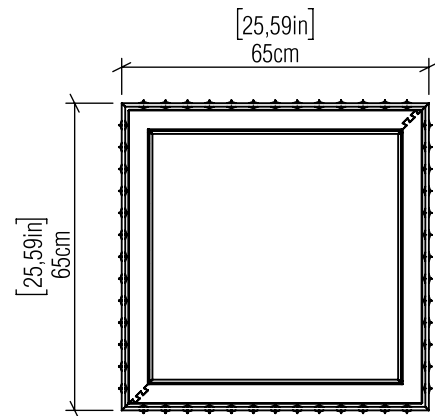

5029CLED [LED]

Name: Crystals Accord Ceiling Mounted 5029 LED
Collection: Crystal
Application: Ceiling
Construction: Natural Wood Venner, MDF and Acrylic

Specifications

Light Source:	Integrated LED Module
Driver Location	Inside the luminaire
Color Temperature:	3000K, 3500K and 4000K
Dimming Option:	0-10V, ELV/TRIAC
CRI:	90
Delivered Lumens:	3300lm
Total Power:	48W
Input Voltage:	120V - 277V
Input Frequency:	60 Hz
Canopy Dimension	N/A
Height Adjustment Limit:	N/A
Weight:	N/A

Fixture Image

Technical Drawing

Photometric Graph

Standards