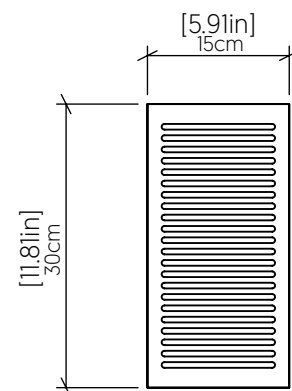

Technical Drawing