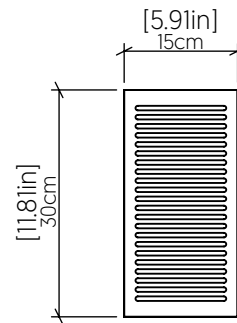

Specifier: _____ Date: _____

Project name: _____

Project location: _____

580LED (LED)

Name: Clean Accord Wall Lamp 580 LED
 Collection: Clean
 Application: Wall Lamp
 Construction: Natural Wood Venner, MDF and Acrylic

Specifications

Light Source: Integrated LED Module
 Driver Location: Inside the luminaire
 Color Temperature: 3000K, 3500K and 4000K
 Dimming Option: 0-10V OR ELV/TRIAC
 CRI: 90
 Delivered Lumens: 1100lm
 Total Power: 16W
 Input Voltage: 120V - 277V
 Input Frequency: 60 Hz
 Canopy Dimension: N/A
 Weight: Weight

Fixture Image

Technical Drawing

Photometric Graph

Standards