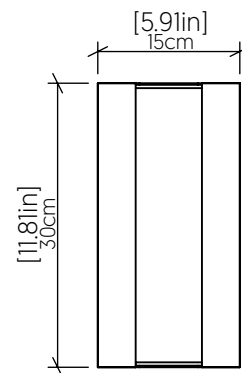

Technical Drawing