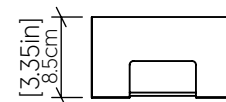

Technical Drawing