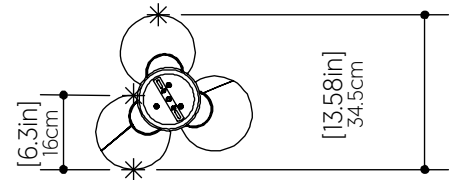

1234 [E-26]

Name: Conical Accord Pendant 1234
Collection: Conical
Application: Pendant
Construction: Natural Wood Veneer, MDF

Specifications

Light Source: 3X 25W 120V-240V E26 [medium base]
Driver Location: N/A
Color Temperature: Lamp Dependent
Dimming Option: Lamp Dependent
CRI: Lamp Dependent
Delivered Lumens: Lamp Dependent
Total Power: Lamp Dependent
Input Voltage: 120V-240V
Input Frequency: 60 Hz
Canopy Dimension: H0.8cm Ø13,5cm / H0.31" Ø5.31"
Height Adjustment Limit: 10'
Weight: 2.88kg/6.35lbs

Fixture Image

Technical Drawing

Photometric Graph

Standards