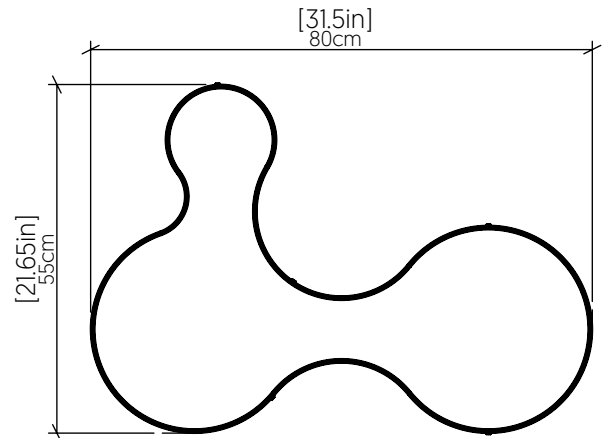

5110LED [LED]

Name: KS Ceiling Mounted 5110 LED
 Collection: Organic
 Application: Ceiling
 Construction: Natural Wood Venner, MDF and Acrylic

Specifications

Light Source: Integrated LED Module
 Driver Location: Inside the luminaire
 Color Temperature: 3000K, 3500K and 4000K
 Dimming Option: 0-10V, ELV/TRIAC
 CRI: 90
 Delivered Lumens: 5775lm
 Total Power: 84W
 Input Voltage: 120V - 277V
 Input Frequency: 60 Hz
 Canopy Dimension: N/A
 Height Adjustment Limit: N/A
 Weight: N/A

Fixture Image

Technical Drawing

Photometric Graph

Standards