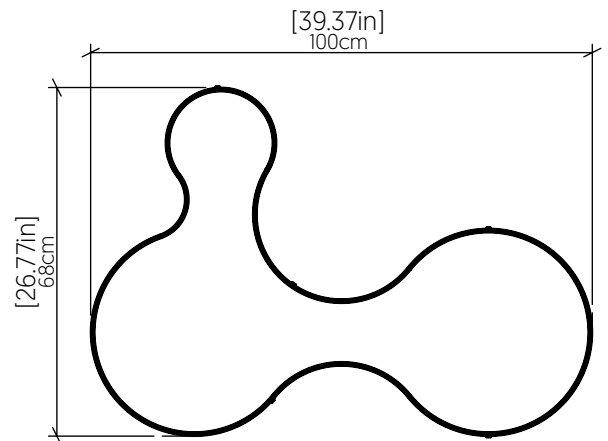

5111LED [LED]

Name: KS Ceiling Mounted 5111 LED
 Collection: Organic
 Application: Ceiling
 Construction: Natural Wood Venner, MDF and Acrylic

Specifications

Light Source: Integrated LED Module
 Driver Location: Inside the luminaire
 Color Temperature: 3000K, 3500K and 4000K
 Dimming Option: 0-10V, ELV/TRIAC
 CRI: 90
 Delivered Lumens: 5775lm
 Total Power: 84W
 Input Voltage: 120V - 277V
 Input Frequency: 60 Hz
 Canopy Dimension: N/A
 Height Adjustment Limit: N/A
 Weight: N/A

Fixture Image

Technical Drawing

Photometric Graph

Standards