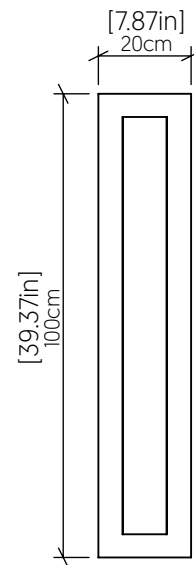

## Specifications

Light Source: 3X 25W 120V-240V E26 [medium base]  
 Light Bulbs not Included  
 Color Temperature: Lamp dependent  
 CRI: Lamp dependent  
 Luminous Flux: Lamp dependent  
 Delivered Lumens: Lamp dependent  
 Total Power: Lamp dependent  
 Input Voltage: 120V-240V  
 Input Frequency: 60 Hz  
 Canopy Dimension: N/A  
 Weight: 3.6kg/7.94lbs

## Technical Drawing