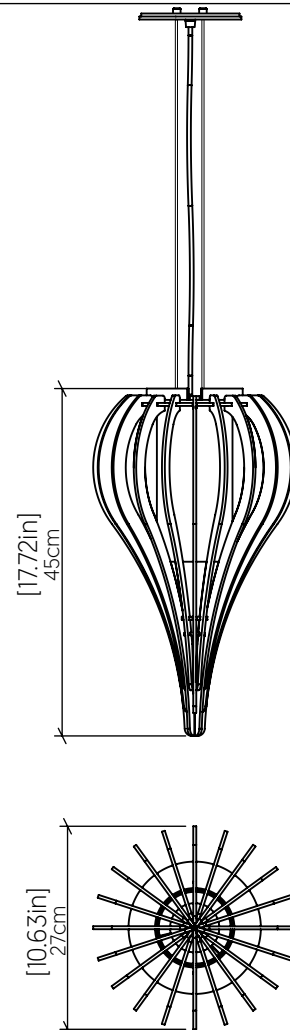

1189 [E-26]

Name: Cappadocia Accord Pendant 1189
 Collection: Cappadocia
 Application: Pendant
 Construction: Natural Wood Veneer, MDF

Fixture Image

Specifications

Light Source: 1X 25W 120V-240V E26 [medium base]
 Driver Location: N/A
 Color Temperature: Lamp Dependent
 Dimming Option: Lamp Dependent
 CRI: Lamp Dependent
 Delivered Lumens: Lamp Dependent
 Total Power: Lamp Dependent
 Input Voltage: 120V-240V
 Input Frequency: 60 Hz
 Canopy Dimension: H0.8cm Ø13,5cm / H0.31" Ø5.31"
 Height Adjustment Limit: 10'
 Weight: 2.2kg/4.85lbs

Technical Drawing

Photometric Graph

Standards