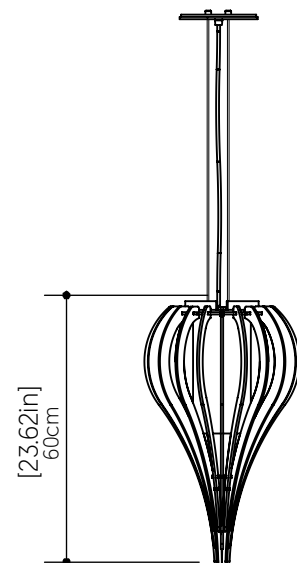

1190 [E-26]

Name: Cappadocia Accord Pendant 1190
 Collection: Cappadocia
 Application: Pendant
 Construction: Natural Wood Veneer, MDF

Fixture Image

Specifications

Light Source: 1X 25W 120V-240V E26 [medium base]
 Driver Location: N/A
 Color Temperature: Lamp Dependent
 Dimming Option: Lamp Dependent
 CRI: Lamp Dependent
 Delivered Lumens: Lamp Dependent
 Total Power: Lamp Dependent
 Input Voltage: 120V-240V
 Input Frequency: 60 Hz
 Canopy Dimension: H0.8cm Ø13,5cm / H0.31" Ø5.31"
 Height Adjustment Limit: 10'
 Weight: 3.06kg/6.75lbs

Technical Drawing

Photometric Graph

Standards