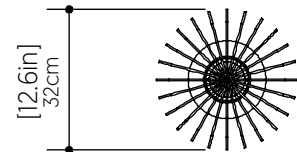

Technical Drawing