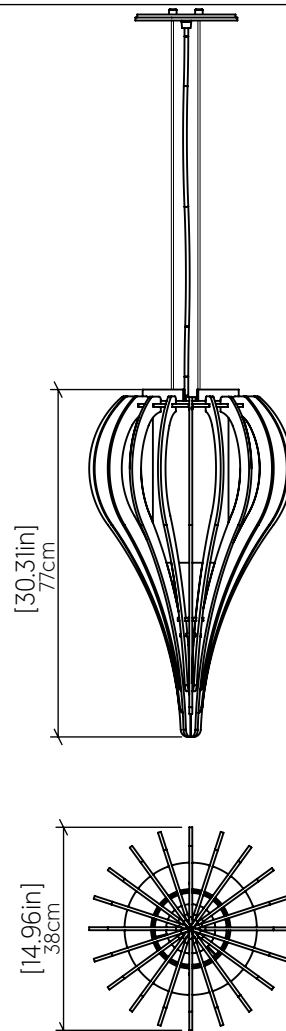

1191 [E-26]

Name: Cappadocia Accord Pendant 1191
 Collection: Cappadocia
 Application: Pendant
 Construction: Natural Wood Veneer, MDF and Cotton Shade

Specifications

Light Source: 1X 25W 120v-277v E26 [medium base]
 Driver Location: N/A
 Color Temperature: Lamp Dependent
 Dimming Option: Lamp Dependent
 CRI: Lamp Dependent
 Delivered Lumens: Lamp Dependent
 Total Power: Lamp Dependent
 Input Voltage: 120V-240V
 Input Frequency: 60 Hz
 Canopy Dimension: H0.8cm Ø13,5cm / H0.31" Ø5.31"
 Height Adjustment Limit: 10'
 Weight: 1.9kg/4.19lbs

Fixture Image

Technical Drawing

Photometric Graph

Standards