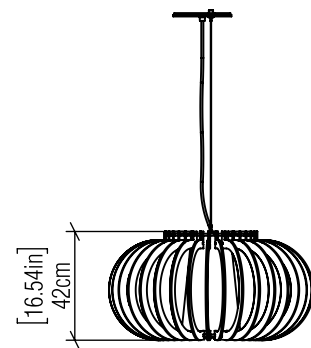

1489 [E-26]

Name: Stecche Di Legno Accord Pendant 1489
 Collection: Stecche di Legno
 Application: Pendant
 Construction: Natural Wood Veneer, MDF

Fixture Image

Specifications

Light Source: 1X 25W 120V-240V E26 [medium base]
 Driver Location: N/A
 Color Temperature: Lamp Dependent
 Dimming Option: Lamp Dependent
 CRI: Lamp Dependent
 Delivered Lumens: Lamp Dependent
 Total Power: Lamp Dependent
 Input Voltage: 120V-240V
 Input Frequency: 60 Hz
 Canopy Dimension: H0.8cm Ø13,5cm / H0.31" Ø5.31"
 Height Adjustment Limit: 10'

Technical Drawing

Photometric Graph

Standards