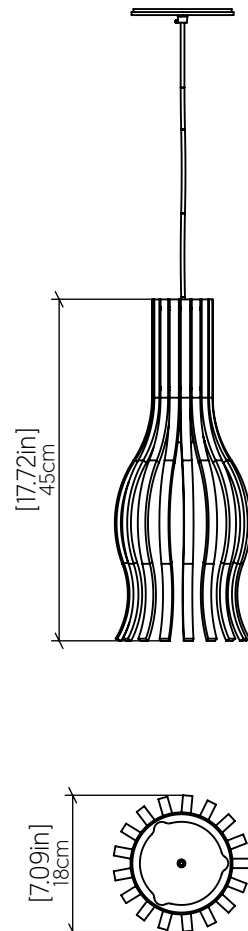

1490 [E-26]

Name: Balloon Accord Pendant 1490
 Collection: Balloon
 Application: Pendant
 Construction: Natural Wood Veneer, MDF

Specifications

Light Source: 1x E26 25W 120V-240V
 Driver Location: N/A
 Color Temperature: Lamp Dependent
 Dimming Option: Lamp Dependent
 CRI: Lamp Dependent
 Delivered Lumens: Lamp Dependent
 Total Power: Lamp Dependent
 Input Voltage: 120V-240V
 Input Frequency: 60 Hz
 Canopy Dimension: H0.8cm Ø13,5cm / H0.31" Ø5.31"
 Height Adjustment Limit: 10'

Fixture Image

Technical Drawing

Photometric Graph

Standards