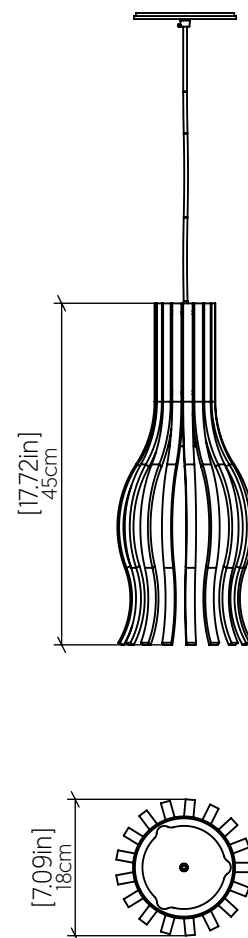

# 1490 [E-26]

Name: Balloon Accord Pendant 1490  
 Collection: Balloon  
 Application: Pendant  
 Construction: Natural Wood Veneer, MDF and Cotton shade

## Specifications

Light Source: 1x E26 25W 120V-240V  
 Driver Location: N/A  
 Color Temperature: Lamp Dependent  
 Dimming Option: Lamp Dependent  
 CRI: Lamp Dependent  
 Delivered Lumens: Lamp Dependent  
 Total Power: Lamp Dependent  
 Input Voltage: 120V-240V  
 Input Frequency: 60 Hz  
 Canopy Dimension: H0.8cm Ø13,5cm / H0.31" Ø5.31"  
 Height Adjustment Limit: 10'

## Fixture Image

## Technical Drawing