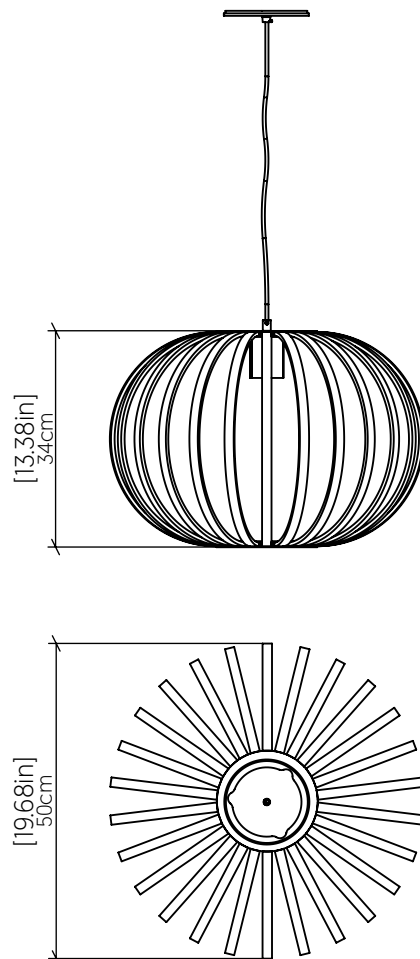

# 1493 [E-26]

Name: Balloon Accord Pendant 1493  
 Collection: Balloon  
 Application: Pendant  
 Construction: Natural Wood Veneer, MDF and Cotton shade

## Specifications

Light Source: 1x E26 25W 120V-240V  
 Driver Location: N/A  
 Color Temperature: Lamp Dependent  
 Dimming Option: Lamp Dependent  
 CRI: Lamp Dependent  
 Delivered Lumens: Lamp Dependent  
 Total Power: Lamp Dependent  
 Input Voltage: 120V-240V  
 Input Frequency: 60 Hz  
 Canopy Dimension: H0.8cm Ø13,5cm / H0.31" Ø5.31"  
 Height Adjustment Limit: 10'

## Fixture Image

## Technical Drawing