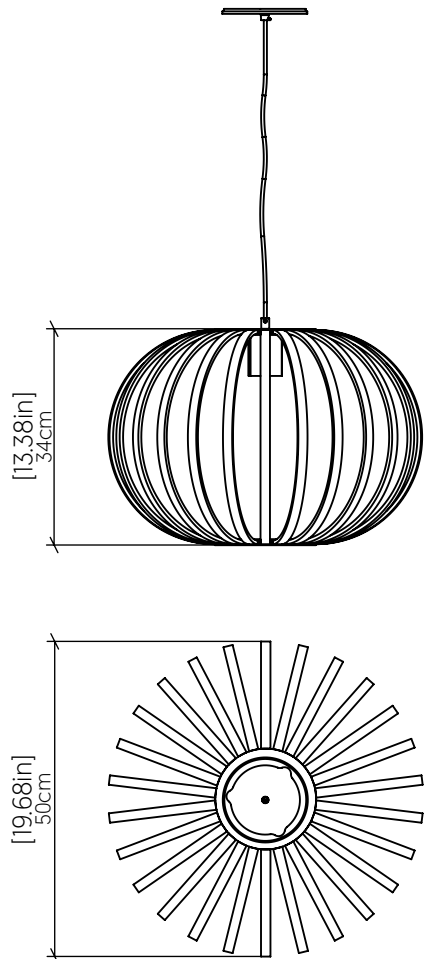

1493 [E-26]

Name: Balloon Accord Pendant 1493
 Collection: Balloon
 Application: Pendant
 Construction: Natural Wood Veneer, MDF

Fixture Image

Specifications

Light Source: 1x E26 25W 120V-240V
 Driver Location: N/A
 Color Temperature: Lamp Dependent
 Dimming Option: Lamp Dependent
 CRI: Lamp Dependent
 Delivered Lumens: Lamp Dependent
 Total Power: Lamp Dependent
 Input Voltage: 120V-240V
 Input Frequency: 60 Hz
 Canopy Dimension: H0.8cm Ø13,5cm / H0.31" Ø5.31"
 Height Adjustment Limit: 10'

Technical Drawing

Photometric Graph

Standards