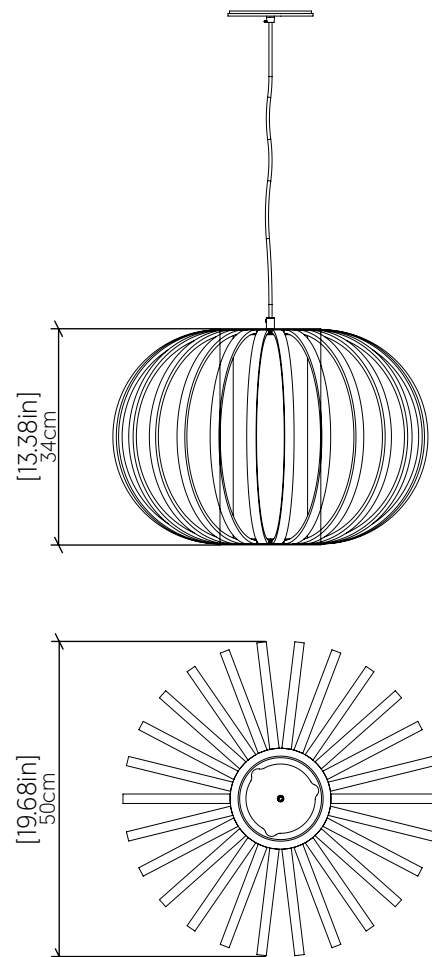

Specifier: _____ Date: _____

Project name: _____

Project location: _____

1494 [E-26]

Name: Balloon Accord Pendant 1494
 Collection: Balloon
 Application: Pendant
 Construction: Natural Wood Veneer, MDF and Cotton shade

Fixture Image

Specifications

Light Source: 1x E26 25W 120V-240V
 Driver Location: N/A
 Color Temperature: Lamp Dependent
 Dimming Option: Lamp Dependent
 CRI: Lamp Dependent
 Delivered Lumens: Lamp Dependent
 Total Power: Lamp Dependent
 Input Voltage: 120V-240V
 Input Frequency: 60 Hz
 Canopy Dimension: H0.8cm Ø13,5cm / H0.31" Ø5.31"
 Height Adjustment Limit: 10'

Technical Drawing

Photometric Graph

Standards