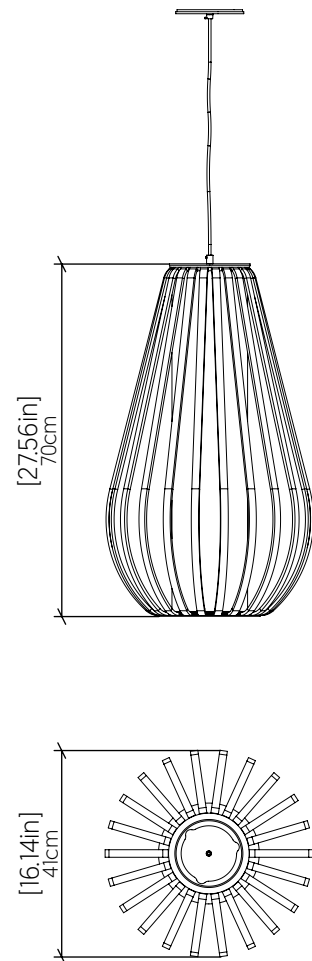

## 1495 [E-26]

Name: Balloon Accord Pendant 1495  
 Collection: Balloon  
 Application: Pendant  
 Construction: Natural Wood Veneer, MDF and Cotton shade

### Specifications

Light Source: 1x E26 25W 120V-240V  
 Driver Location: N/A  
 Color Temperature: Lamp Dependent  
 Dimming Option: Lamp Dependent  
 CRI: Lamp Dependent  
 Delivered Lumens: Lamp Dependent  
 Total Power: Lamp Dependent  
 Input Voltage: 120V-240V  
 Input Frequency: 60 Hz  
 Canopy Dimension: H0.8cm Ø13,5cm / H0.31" Ø5.31"  
 Height Adjustment Limit: 10'

### Fixture Image

### Technical Drawing