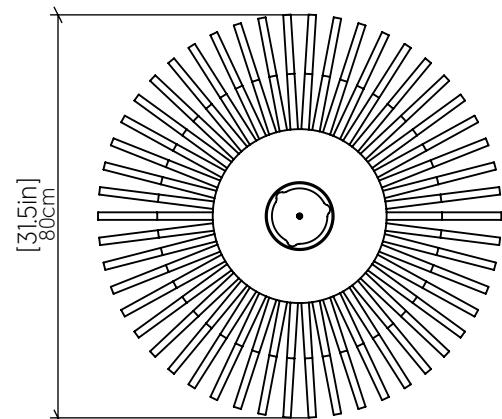

1496 [E-26]

Name: Balloon Accord Pendant 1496
 Collection: Balloon
 Application: Pendant
 Construction: Natural Wood Veneer, MDF and Cotton shade

Specifications

Light Source: 1x E26 25W 120V-240V
 Driver Location: N/A
 Color Temperature: Lamp Dependent
 Dimming Option: Lamp Dependent
 CRI: Lamp Dependent
 Delivered Lumens: Lamp Dependent
 Total Power: Lamp Dependent
 Input Voltage: 120V-240V
 Input Frequency: 60 Hz
 Canopy Dimension: H0.8cm Ø13,5cm / H0.31" Ø5.31"
 Height Adjustment Limit: 10'

Fixture Image

Technical Drawing

Photometric Graph

Standards