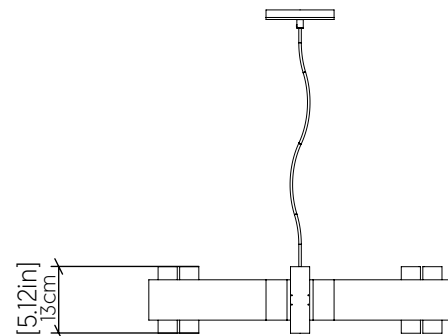

1497 [GU-10]

Name: Flow Accord Pendant 1497
 Collection: Flow
 Application: Pendant
 Construction: Natural Wood Veneer, MDF and Cotton shade

Specifications

Light Source: 12x GU10-MR11 5W LED 120V-240V
 Driver Location: N/A
 Color Temperature: Lamp Dependent
 Dimming Option: Lamp Dependent
 CRI: Lamp Dependent
 Delivered Lumens: Lamp Dependent
 Total Power: Lamp Dependent
 Input Voltage: 120V-240V
 Input Frequency: 60 Hz
 Canopy Dimension: H0.8cm Ø13,5cm / H0.31" Ø5.31"
 Height Adjustment Limit: 10'

Fixture Image

Technical Drawing

Photometric Graph

Standards