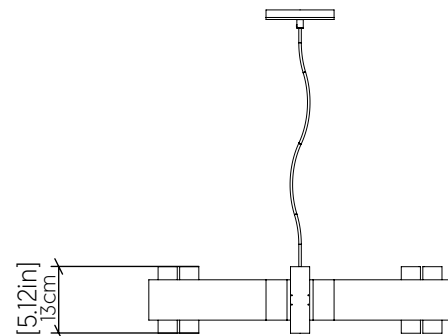

1498 [GU-10]

Name: Flow Accord Pendant 1498
 Collection: Flow
 Application: Pendant
 Construction: Natural Wood Veneer, MDF and Cotton shade

Specifications

Light Source: 12x GU10-MR11 5W LED 120V-240V
 Driver Location: N/A
 Color Temperature: Lamp Dependent
 Dimming Option: Lamp Dependent
 CRI: Lamp Dependent
 Delivered Lumens: Lamp Dependent
 Total Power: Lamp Dependent
 Input Voltage: 120V-240V
 Input Frequency: 60 Hz
 Canopy Dimension: H0.8cm Ø13,5cm / H0.31" Ø5.31"
 Height Adjustment Limit: 10'

Fixture Image

Technical Drawing

Photometric Graph

Standards