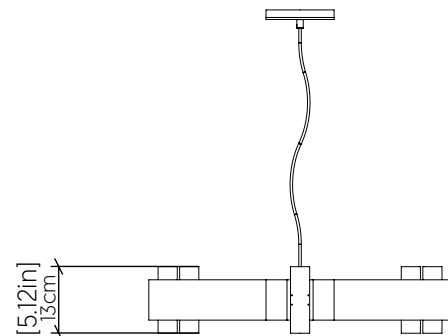

1499 [GU-10]

Name: Flow Accord Pendant 1499
 Collection: Flow
 Application: Pendant
 Construction: Natural Wood Veneer, MDF and Cotton shade

Specifications

Light Source: 12x GU10-MR11 5W LED 120V-240V
 Driver Location: N/A
 Color Temperature: Lamp Dependent
 Dimming Option: Lamp Dependent
 CRI: Lamp Dependent
 Delivered Lumens: Lamp Dependent
 Total Power: Lamp Dependent
 Input Voltage: 120V-240V
 Input Frequency: 60 Hz
 Canopy Dimension: H0.8cm Ø13,5cm / H0.31" Ø5.31"
 Height Adjustment Limit: 10'

Fixture Image

Technical Drawing

Photometric Graph

Standards