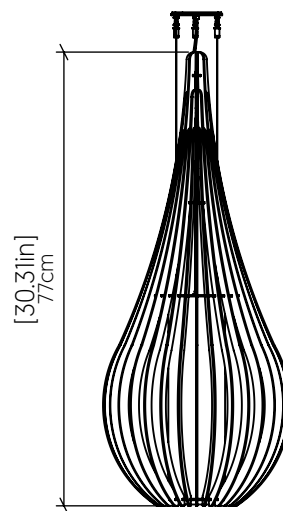

1309 [E-26]

Name: Cappadocia Accord Pendant 1309
 Collection: Cappadocia
 Application: Pendant
 Construction: Natural Wood Veneer, MDF and Cotton Shade

Specifications

Light Source: 1X 25W 120v-277v E26 [medium base]
 Driver Location: N/A
 Color Temperature: Lamp Dependent
 Dimming Option: Lamp Dependent
 CRI: Lamp Dependent
 Delivered Lumens: Lamp Dependent
 Total Power: Lamp Dependent
 Input Voltage: 120V-240V
 Input Frequency: 60 Hz
 Canopy Dimension: H0.8cm Ø13,5cm / H0.31" Ø5.31"
 Height Adjustment Limit: 10'
 Weight: N/A

Fixture Image

Technical Drawing

Photometric Graph

Standards