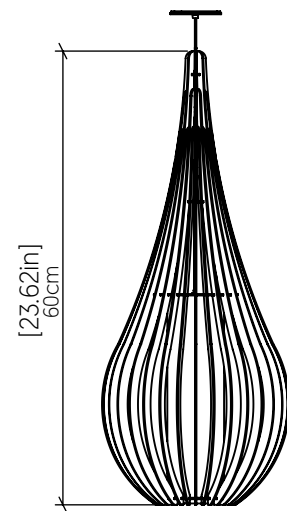

1310 [E-26]

Name: Cappadocia Accord Pendant 1310
 Collection: Cappadocia
 Application: Pendant
 Construction: Natural Wood Veneer, MDF and Cotton Shade

Specifications

Light Source: 1X 25W 120V-240V E26 [medium base]
 Driver Location: N/A
 Color Temperature: Lamp Dependent
 Dimming Option: Lamp Dependent
 CRI: Lamp Dependent
 Delivered Lumens: Lamp Dependent
 Total Power: Lamp Dependent
 Input Voltage: 120V-240V
 Input Frequency: 60 Hz
 Canopy Dimension: H0.8cm Ø13,5cm / H0.31" Ø5.31"
 Height Adjustment Limit: 10'
 Weight: 2.7kg/5.95lbs

Fixture Image

Technical Drawing

Photometric Graph

Standards