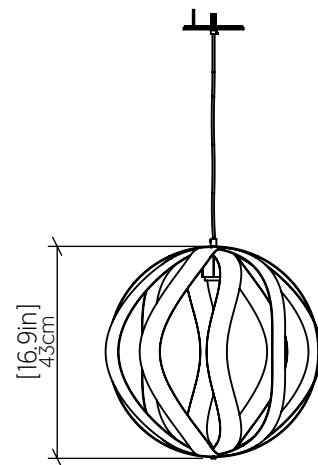

1480 [E-26]

Name: Versatile Accord Pendant 1480
 Collection: Clean
 Application: Pendant
 Construction: Natural Wood Veneer, MDF

Fixture Image

Specifications

Light Source: 1X 25W 120V-240V E26 [medium base]
 Driver Location: N/A
 Color Temperature: Lamp Dependent
 Dimming Option: Lamp Dependent
 CRI: Lamp Dependent
 Delivered Lumens: Lamp Dependent
 Total Power: Lamp Dependent
 Input Voltage: 120V-240V
 Input Frequency: 60 Hz
 Canopy Dimension: H0.8cm Ø13,5cm / H0.31" Ø5.31"

Technical Drawing

Photometric Graph

Standards