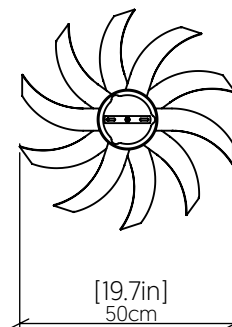

1480 [E-26]

Name: Versatile Accord Pendant 1480
 Collection: Clean
 Application: Pendant
 Construction: Natural Wood Veneer, MDF

Fixture Image

Specifications

Light Source: 1X 25W 120V-240V E26 [medium base]
 Driver Location: N/A
 Color Temperature: Lamp Dependent
 Dimming Option: Lamp Dependent
 CRI: Lamp Dependent
 Delivered Lumens: Lamp Dependent
 Total Power: Lamp Dependent
 Input Voltage: 120V-240V
 Input Frequency: 60 Hz
 Canopy Dimension: H0.8cm Ø13,5cm / H0.31" Ø5.31"

Technical Drawing

Photometric Graph

Standards