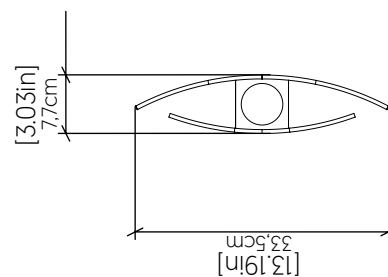

Technical Drawing