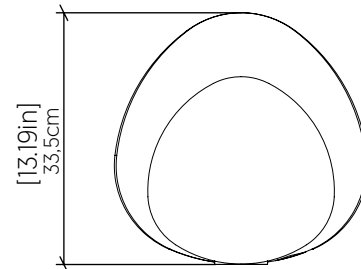

Technical Drawing