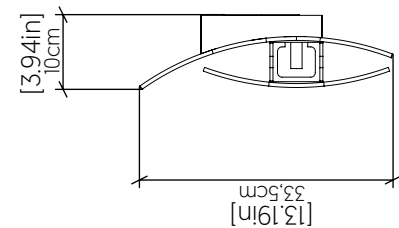

Technical Drawing