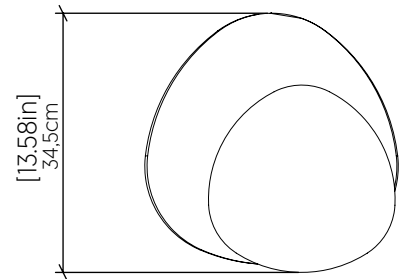

Technical Drawing