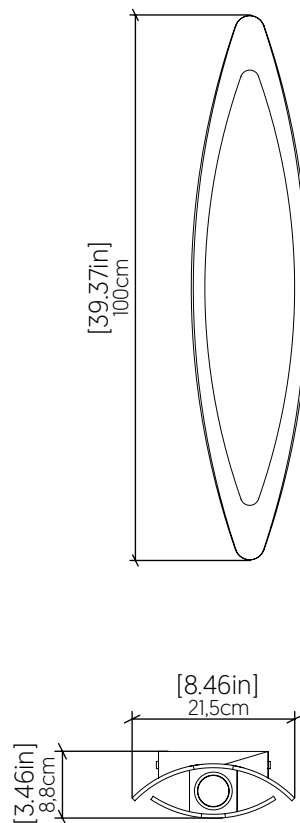

Specifier: _____ Date: _____

Project name: _____

Project location: _____

4205 [Gu10]

Name: Leaf Accord Wall Lamp 4205
 Collection: Leaf
 Application: Wall Lamp
 Construction: Natural Wood Veneer, MDF

Fixture Image

Specifications

Light Source: 2x 8W 120V - 240V [Gu10]
 Light Bulbs not Included
 Color Temperature: Lamp dependent
 CRI: Lamp dependent
 Delivered Lumens: Lamp dependent
 Total Power: Lamp dependent
 Input Voltage: 120V - 240V
 Input Frequency: 60 Hz
 Canopy Dimension: N/A
 Height Adjustment Limit: N/A

Technical Drawing

Photometric Graph

Standards