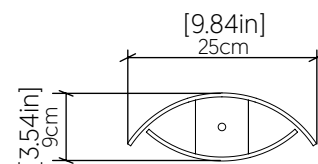

Technical Drawing