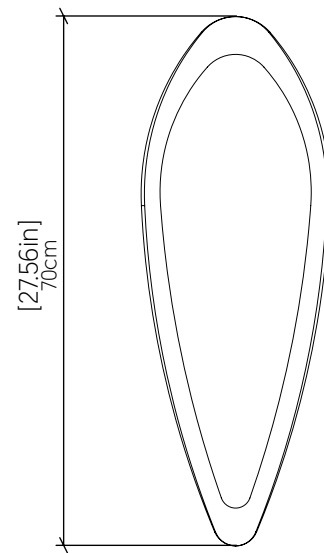

### Fixture Image

### Specifications

Light Source: 1x 25W 120V - 240V [E26]  
 Driver Location: N/A  
 Color Temperature: Lamp Dependent  
 Dimming Option: Lamp Dependent  
 CRI: Lamp Dependent  
 Delivered Lumens: Lamp Dependent  
 Total Power: Lamp Dependent  
 Input Voltage: 120V-240V  
 Input Frequency: 60 Hz  
 Height Adjustment Limit: 10'

### Technical Drawing