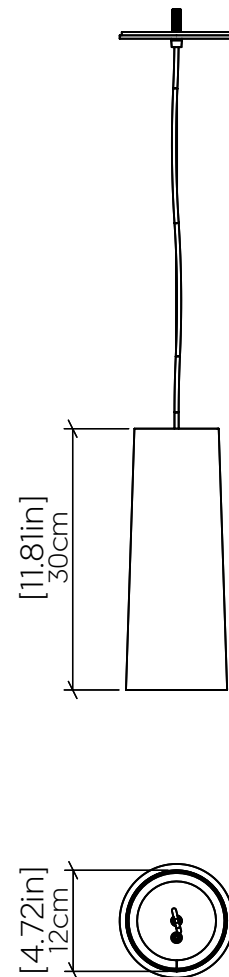

116 [E-26]

Name: Conical Accord Pendant 116
 Collection: Conical
 Application: Pendant
 Construction: Natural Wood Veneer, MDF

Fixture Image

Specifications

Light Source: 1X 25W 120V-240V E26 [medium base]
 Lamps not included
 Color Temperature: Lamp Dependent
 Dimming Option: Lamp Dependent
 CRI: Lamp Dependent
 Delivered Lumens: Lamp Dependent
 Total Power: Lamp Dependent
 Input Voltage: 120V-240V
 Input Frequency: 60 Hz
 Canopy Dimension H0.8cm Ø13,5cm / H0.31" Ø5.31"
 Height Adjustment Limit: 10'
 Weight: 1.03kg/2.27lbs

Technical Drawing

Photometric Graph

Standards