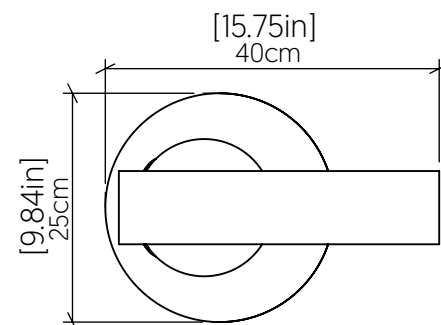

Technical Drawing