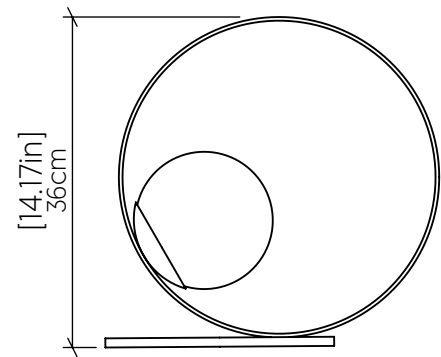

Technical Drawing