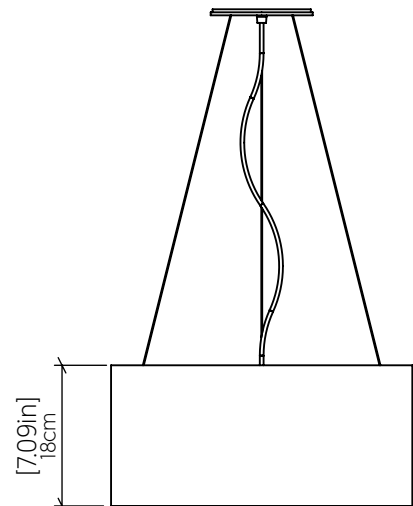

214 [E-26]

Name: Cylindrical Accord Pendant 214
 Collection: Cylindrical
 Application: Pendant
 Construction: Natural Wood Veneer, MDF and Acrylic

Specifications

Light Source:	2X 25W 120V-240V E26 (medium base)
Lamps not included	Lamps not included
Color Temperature:	Lamp Dependent
Dimming Option:	Lamp Dependent
CRI:	Lamp Dependent
Delivered Lumens:	Lamp Dependent
Total Power:	Lamp Dependent
Input Voltage:	120V-240V
Input Frequency:	60 Hz
Canopy Dimension	H0.8cm Ø13,5cm / H0.31" Ø5.31"
Height Adjustment Limit:	10'
Weight:	3.28kg/7.23lbs

Fixture Image

Technical Drawing

Photometric Graph

Standards