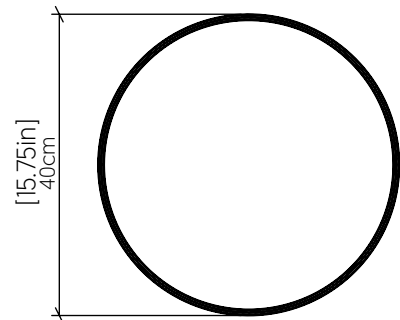

Technical Drawing