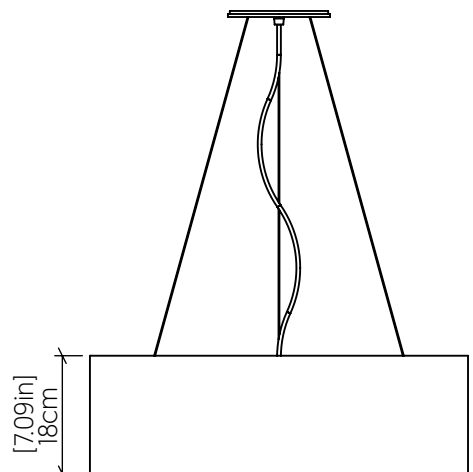

Technical Drawing