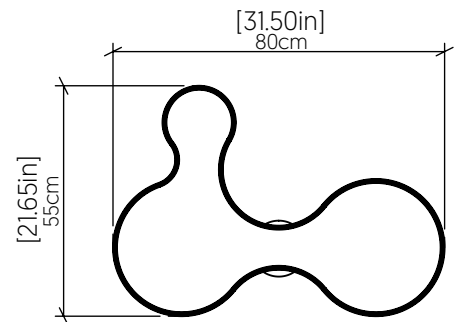

Specifier: _____ Date: _____

Project name: _____

Project location: _____

1216LED (LED)

Name: KS Accord Pendant 1216 LED
 Collection: Organic
 Application: Pendant
 Construction: Natural Wood Venner, MDF and Acrylic

Specifications

Light Source: Integrated LED Module
 Driver Location: Dimmer Dependent
 Color Temperature: 3000K, 3500K and 4000K
 Dimming Option: 0-10V OR ELV/TRIAC
 CRI: 90
 Delivered Lumens: 3850 lm
 Total Power: 56 W
 Input Voltage: 120V - 277V
 Input Frequency: 60 Hz
 Canopy Dimension: N/A
 Height Adjustment Limit: 10'
 Weight: N/A

Fixture Image

Technical Drawing

Photometric Graph

Standards