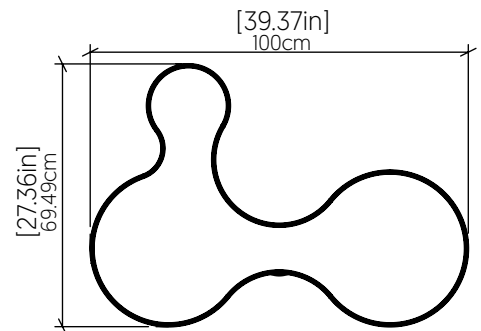

Technical Drawing