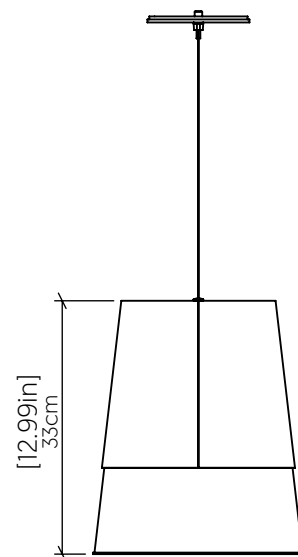

Specifier: _____ Date: _____

Project name: _____

Project location: _____

264 [E-26]

Name: Conical Accord Pendant 264
Collection: Conical
Application: Pendant
Construction: Natural Wood Veneer, MDF and Acrylic

Specifications

Light Source:	1X 25W 120V-240V E26 [medium base]
Lamps not included	Lamps not included
Color Temperature:	Lamp Dependent
Dimming Option:	Lamp Dependent
CRI:	Lamp Dependent
Delivered Lumens:	Lamp Dependent
Total Power:	Lamp Dependent
Input Voltage:	120V - 240V
Input Frequency:	60 Hz
Canopy Dimension	H0.8cm Ø13,5cm / H0.31" Ø5.31"
Height Adjustment Limit:	10'
Weight:	2.02kg/4.45lbs

Fixture Image

Technical Drawing

Photometric Graph

Standards