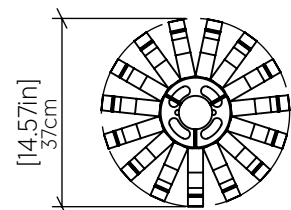

269 [E-26]

Name: Barrel Accord Pendant 269
 Collection: Barrel
 Application: Pendant
 Construction: Natural Wood Veneer, MDF

Specifications

Light Source: 1X 25W 120V-240V E26 [medium base]
 Lamps not included
 Color Temperature: Lamp Dependent
 Dimming Option: Lamp Dependent
 CRI: Lamp Dependent
 Delivered Lumens: Lamp Dependent
 Total Power: Lamp Dependent
 Input Voltage: 120V - 240V
 Input Frequency: 60 Hz
 Canopy Dimension H0.8cm Ø13,5cm / H0.31" Ø5.31"
 Height Adjustment Limit: 10'
 Weight: 2.34kg/5.16lbs

Fixture Image

Technical Drawing

Photometric Graph

Standards