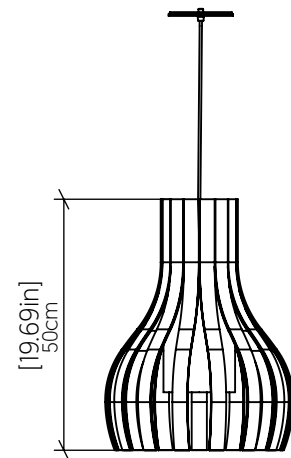

269 [E-26]

Name: Barrel Accord Pendant 269
 Collection: Barrel
 Application: Pendant
 Construction: Natural Wood Veneer, MDF

Specifications

Light Source: 1X 25W 120V-240V E26 [medium base]
 Lamps not included
 Color Temperature: Lamp Dependent
 Dimming Option: Lamp Dependent
 CRI: Lamp Dependent
 Delivered Lumens: Lamp Dependent
 Total Power: Lamp Dependent
 Input Voltage: 120V - 240V
 Input Frequency: 60 Hz
 Canopy Dimension H0.8cm Ø13,5cm / H0.31" Ø5.31"
 Height Adjustment Limit: 10'
 Weight: 2.34kg/5.16lbs

Fixture Image

Technical Drawing

Photometric Graph

Standards