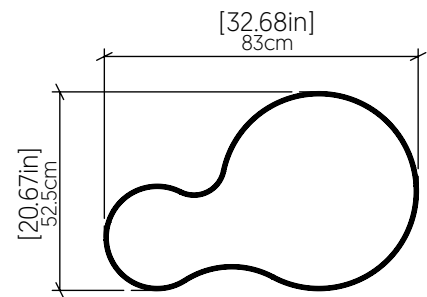

Specifier: _____ Date: _____

Project name: _____

Project location: _____

285LED [LED]

Name: Organic Accord Pendant 285 LED
Collection: Organic
Application: Pendant
Construction: Natural Wood Venner, MDF and Acrylic

Specifications

Light Source:	Integrated LED Module
Driver Location:	Dimmer Dependent
Color Temperature:	3000K, 3500K and 4000K
Dimming Option:	0-10V OR ELV/TRIAC
CRI:	90
Delivered Lumens:	4400lm
Total Power:	64W
Input Voltage:	120V - 277V
Input Frequency:	60 Hz
Canopy Dimension:	CANOPY DIMENSION
Height Adjustment Limit:	10'
Weight:	WEIGHT

Fixture Image

Technical Drawing

Photometric Graph

Standards