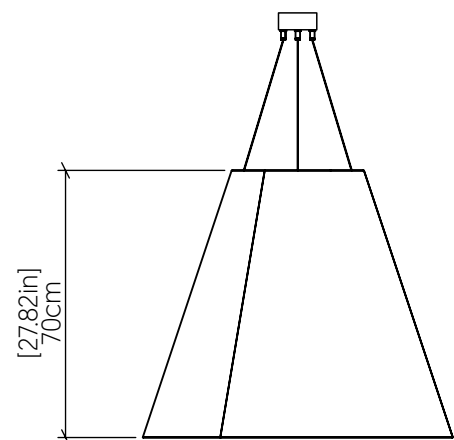

Specifier: _____ Date: _____

Project name: _____

Project location: _____

295LED [LED]

Name: Conical Accord Pendant 295 LED
Collection: Conical
Application: Pendant
Construction: Natural Wood Venner, MDF and Acrylic

Specifications

Light Source:	Integrated LED Module
Driver Location:	Dimmer Dependent
Color Temperature:	3000K, 3500K and 4000K
Dimming Option:	0-10V OR ELV/TRIAC
CRI:	90
Delivered Lumens:	4400lm
Total Power:	64W
Input Voltage:	120V - 277V
Input Frequency:	60 Hz
Canopy Dimension:	CANOPY DIMENSION
Height Adjustment Limit:	10'
Weight:	WEIGHT

Fixture Image

Technical Drawing

Photometric Graph

Standards