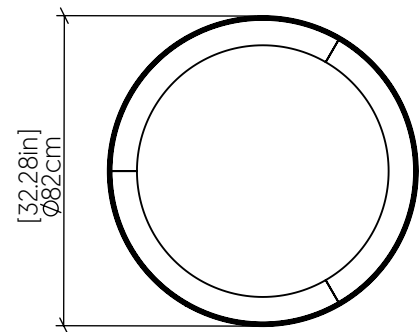

Specifier: _____ Date: _____

Project name: _____

Project location: _____

295LED [LED]

Name: Conical Accord Pendant 295 LED
Collection: Conical
Application: Pendant
Construction: Natural Wood Venner, MDF and Acrylic

Specifications

Light Source:	Integrated LED Module
Driver Location:	Dimmer Dependent
Color Temperature:	3000K, 3500K and 4000K
Dimming Option:	0-10V OR ELV/TRIAC
CRI:	90
Delivered Lumens:	4400lm
Total Power:	64W
Input Voltage:	120V - 277V
Input Frequency:	60 Hz
Canopy Dimension:	CANOPY DIMENSION
Height Adjustment Limit:	10'
Weight:	WEIGHT

Fixture Image

Technical Drawing

Photometric Graph

Standards