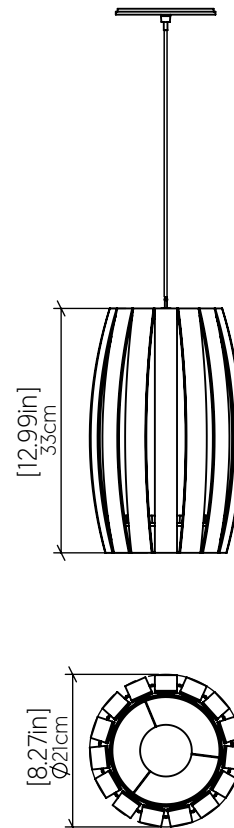

## 303 [E-26]

Name: Barrel Accord Pendant 303  
 Collection: Barrel  
 Application: Pendant  
 Construction: Natural Wood Veneer, MDF

## Fixture Image

## Specifications

Light Source: 1X 25W 120V-240V E26 (medium base)  
 Lamps not included  
 Color Temperature: Lamp Dependent  
 Dimming Option: Lamp Dependent  
 CRI: Lamp Dependent  
 Delivered Lumens: Lamp Dependent  
 Total Power: Lamp Dependent  
 Input Voltage: 120V-240V  
 Input Frequency: 60 Hz  
 Canopy Dimension: H0.8cm Ø13,5cm / H0.31" Ø5.31"  
 Height Adjustment Limit: 10'  
 Weight: 1.71kg/3.77lbs

## Technical Drawing