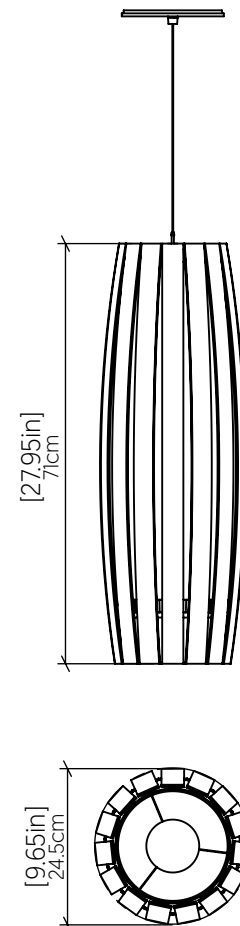

Technical Drawing