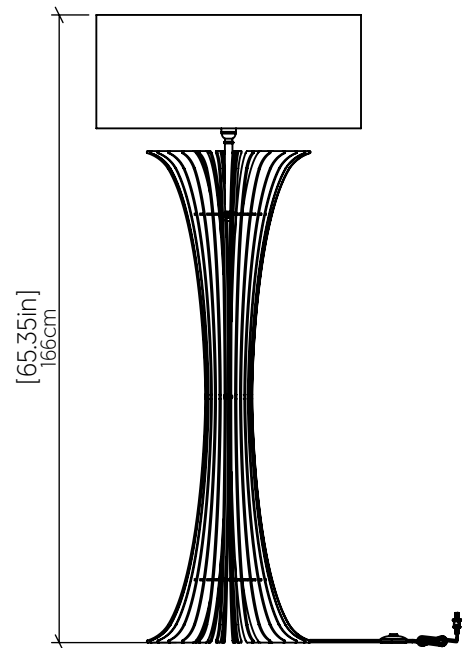

## 363 [E-26]

Name: Stecche Di Legno Accord Floor Lamp 363  
 Collection: Stecche Di Legno  
 Application: Floor Lamp  
 Construction: Natural Wood Veneer, MDF, Stainless Steel and Cotton Shade

### Specifications

Light Source: 1X 25W 120V-240V E26 (medium base)  
 Light Bulbs not Included  
 Color Temperature: Lamp dependent  
 CRI: Lamp dependent  
 Delivered Lumens: Lamp dependent  
 Total Power: Lamp dependent  
 Input Voltage: 120V - 240V  
 Input Frequency: 60 Hz  
 Canopy Dimension: N/A  
 Height Adjustment Limit: N/A  
 Weight: 9.58kg/21.12lbs

### Technical Drawing