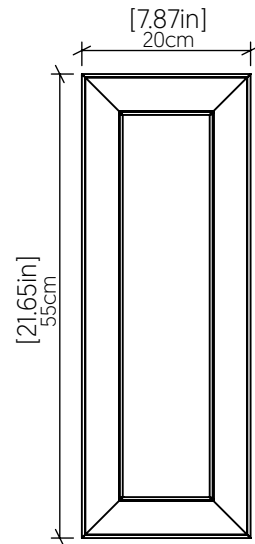

403LED [LED]

Name: Squares Accord Wall Lamp 403 LED
 Collection: Squadro
 Application: Wall Lamp
 Construction: Natural Wood Venner, MDF and Acrylic

Specifications

Light Source: Integrated LED Module
 Driver Location: Junction Box
 Color Temperature: 3000K, 3500K and 4000K
 Dimming Option: 0-10V OR ELV/TRIAC
 CRI: 90
 Delivered Lumens: 550lm
 Total Power: 8W
 Input Voltage: 120V - 277V
 Input Frequency: 60 Hz
 Canopy Dimension: N/A
 Weight: N/A

Fixture Image

Technical Drawing

Photometric Graph

Standards