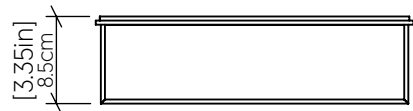

Specifier: _____ Date: _____

Project name: _____

Project location: _____

404 [E-26]

Name: Clean Accord Wall Lamp 404
Collection: Clean
Application: Wall Lamp
Construction: Natural Wood Venner, MDF and Acrylic

Specifications

Light Source: 1X 25W 120V-240V E26 [medium base]
Light Bulbs not Included
Color Temperature: Lamp dependent
CRI: Lamp dependent
Luminous Flux: Lamp dependent
Delivered Lumens: Lamp dependent
Total Power: Lamp dependent
Input Voltage: 120V-240V
Input Frequency: 60 Hz
Canopy Dimension N/A
Weight: 0.67kg/1.48lbs

Fixture Image

Technical Drawing

Photometric Graph

Standards