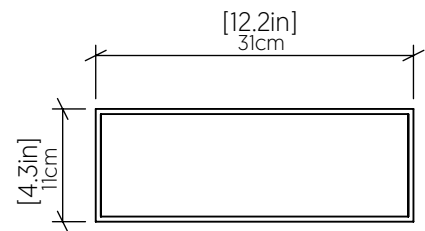

Specifier: _____ Date: _____

Project name: _____

Project location: _____

404 [E-26]

Name: Clean Accord Wall Lamp 404
Collection: Clean
Application: Wall Lamp
Construction: Natural Wood Venner, MDF and Acrylic

Specifications

Light Source: 1X 25W 120V-240V E26 [medium base]
Light Bulbs not Included
Color Temperature: Lamp dependent
CRI: Lamp dependent
Luminous Flux: Lamp dependent
Delivered Lumens: Lamp dependent
Total Power: Lamp dependent
Input Voltage: 120V-240V
Input Frequency: 60 Hz
Canopy Dimension N/A
Weight: 0.67kg/1.48lbs

Fixture Image

Technical Drawing

Photometric Graph

Standards