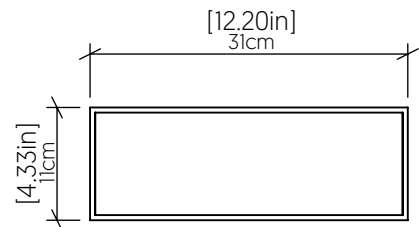

404LED [LED]

Name: Clean Accord Wall Lamp 404 LED
 Collection: Clean
 Application: Wall Lamp
 Construction: Natural Wood Venner, MDF and Acrylic

Specifications

Light Source: Integrated LED Module
 Driver Location: Junction Box
 Color Temperature: 3000K, 3500K and 4000K
 Dimming Option: 0-10V OR ELV/TRIAC
 CRI: 90
 Delivered Lumens: 550lm
 Total Power: 8W
 Input Voltage: 120V - 277V
 Input Frequency: 60 Hz
 Canopy Dimension: N/A
 Weight: N/A

Fixture Image

Technical Drawing

Photometric Graph

Standards