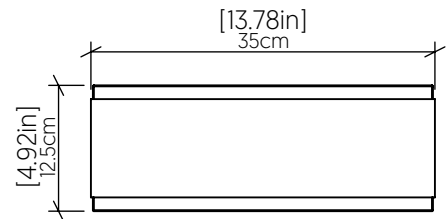

Specifier: _____ Date: _____

Project name: _____

Project location: _____

407 [E-26]

Name: Clean Accord Wall Lamp 407
Collection: Clean
Application: Wall Lamp
Construction: Natural Wood Venner, MDF and Acrylic

Specifications

Light Source: 2X 25W 120V-240V E26 [medium base]
Light Bulbs not Included
Color Temperature: Lamp dependent
CRI: Lamp dependent
Luminous Flux: Lamp dependent
Delivered Lumens: Lamp dependent
Total Power: Lamp dependent
Input Voltage: 120V-240V
Input Frequency: 60 Hz
Canopy Dimension N/A
Weight: 0.99kg/2.18lbs

Fixture Image

Technical Drawing

Photometric Graph

Standards