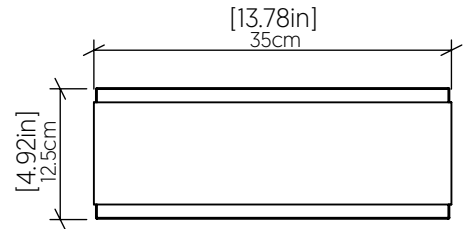

407LED [LED]

Name: Clean Accord Wall Lamp 407 LED
Collection: Clean
Application: Wall Lamp
Construction: Natural Wood Venner, MDF and Acrylic

Specifications

Light Source: Integrated LED Module
Driver Location: Junction Box
Color Temperature: 3000K, 3500K and 4000K
Dimming Option: 0-10V OR ELV/TRIAC
CRI: 90
Delivered Lumens: 550lm
Total Power: 8W
Input Voltage: 120V - 277V
Input Frequency: 60 Hz
Canopy Dimension: N/A
Weight: N/A

Fixture Image

Technical Drawing

Photometric Graph

Standards