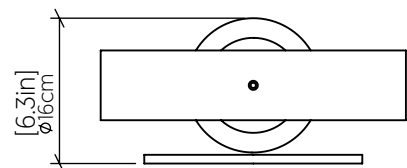

Technical Drawing