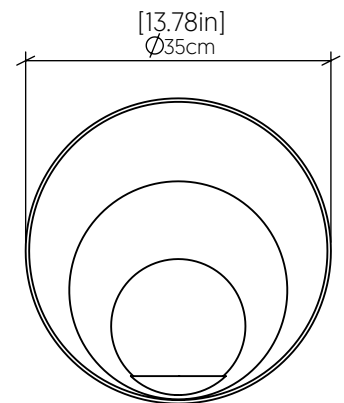

Technical Drawing