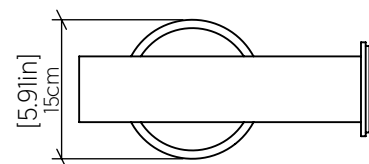

416 [E-26]

Name: Sfera Accord Wall Lamp 416
 Collection: Sfera
 Application: Wall Lamp
 Construction: Natural Wood Venner, MDF, Glass and Aluminum

Specifications

Light Source: 1X 25W 120V-240V E26 (medium base)
 Light Bulbs not Included
 Color Temperature: Lamp dependent
 CRI: Lamp dependent
 Luminous Flux: Lamp dependent
 Delivered Lumens: Lamp dependent
 Total Power: Lamp dependent
 Input Voltage: 120V-240V
 Input Frequency: 60 Hz
 Canopy Dimension: N/A
 Weight: 1.08kg/2.38lbs

Fixture Image

Technical Drawing

Photometric Graph

Standards