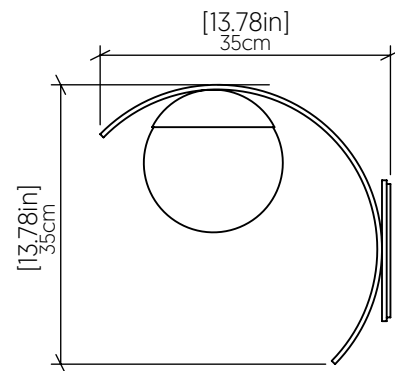

416 [E-26]

Name: Sfera Accord Wall Lamp 416
 Collection: Sfera
 Application: Wall Lamp
 Construction: Natural Wood Venner, MDF, Glass and Aluminum

Specifications

Light Source: 1X 25W 120V-240V E26 (medium base)
 Light Bulbs not Included
 Color Temperature: Lamp dependent
 CRI: Lamp dependent
 Luminous Flux: Lamp dependent
 Delivered Lumens: Lamp dependent
 Total Power: Lamp dependent
 Input Voltage: 120V-240V
 Input Frequency: 60 Hz
 Canopy Dimension: N/A
 Weight: 1.08kg/2.38lbs

Fixture Image

Technical Drawing

Photometric Graph

Standards