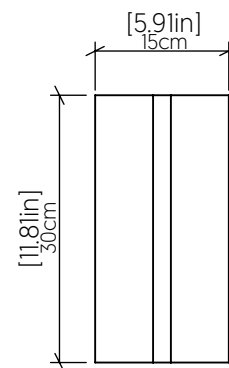

## Specifications

Light Source: 2X 25W 120V-240V E26 [medium base]  
 Light Bulbs not Included  
 Color Temperature: Lamp dependent  
 CRI: Lamp dependent  
 Luminous Flux: Lamp dependent  
 Delivered Lumens: Lamp dependent  
 Total Power: Lamp dependent  
 Input Voltage: 120V-240V  
 Input Frequency: 60 Hz  
 Canopy Dimension: N/A  
 Weight: 1.17kg/2.58lbs

## Technical Drawing