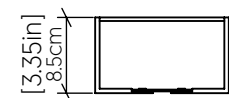

Technical Drawing