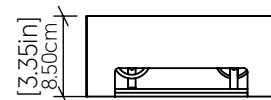

Specifier: _____ Date: _____

Project name: _____

Project location: _____

433 [E-26]

Name: Clean Accord Wall Lamp 433
Collection: Clean
Application: Wall Lamp
Construction: Natural Wood Venner, MDF and Acrylic

Specifications

Light Source: 2X 25W 120V-240V E26 (medium base)
Light Bulbs not Included
Color Temperature: Lamp dependent
CRI: Lamp dependent
Luminous Flux: Lamp dependent
Delivered Lumens: Lamp dependent
Total Power: Lamp dependent
Input Voltage: 120V-240V
Input Frequency: 60 Hz
Canopy Dimension: N/A
Height Adjustment Limit: N/A
Weight: 1.39kg/3.06lbs

Fixture Image

Technical Drawing

Photometric Graph

Standards