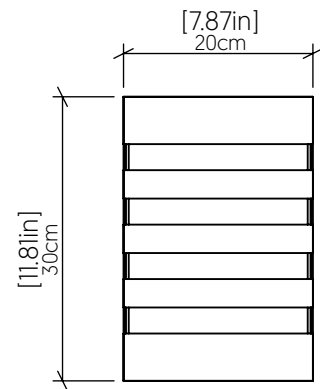

Specifier: _____ Date: _____

Project name: _____

Project location: _____

433 [E-26]

Name: Clean Accord Wall Lamp 433
Collection: Clean
Application: Wall Lamp
Construction: Natural Wood Venner, MDF and Acrylic

Specifications

Light Source: 2X 25W 120V-240V E26 (medium base)
Light Bulbs not Included
Color Temperature: Lamp dependent
CRI: Lamp dependent
Luminous Flux: Lamp dependent
Delivered Lumens: Lamp dependent
Total Power: Lamp dependent
Input Voltage: 120V-240V
Input Frequency: 60 Hz
Canopy Dimension: N/A
Height Adjustment Limit: N/A
Weight: 1.39kg/3.06lbs

Fixture Image

Technical Drawing

Photometric Graph

Standards